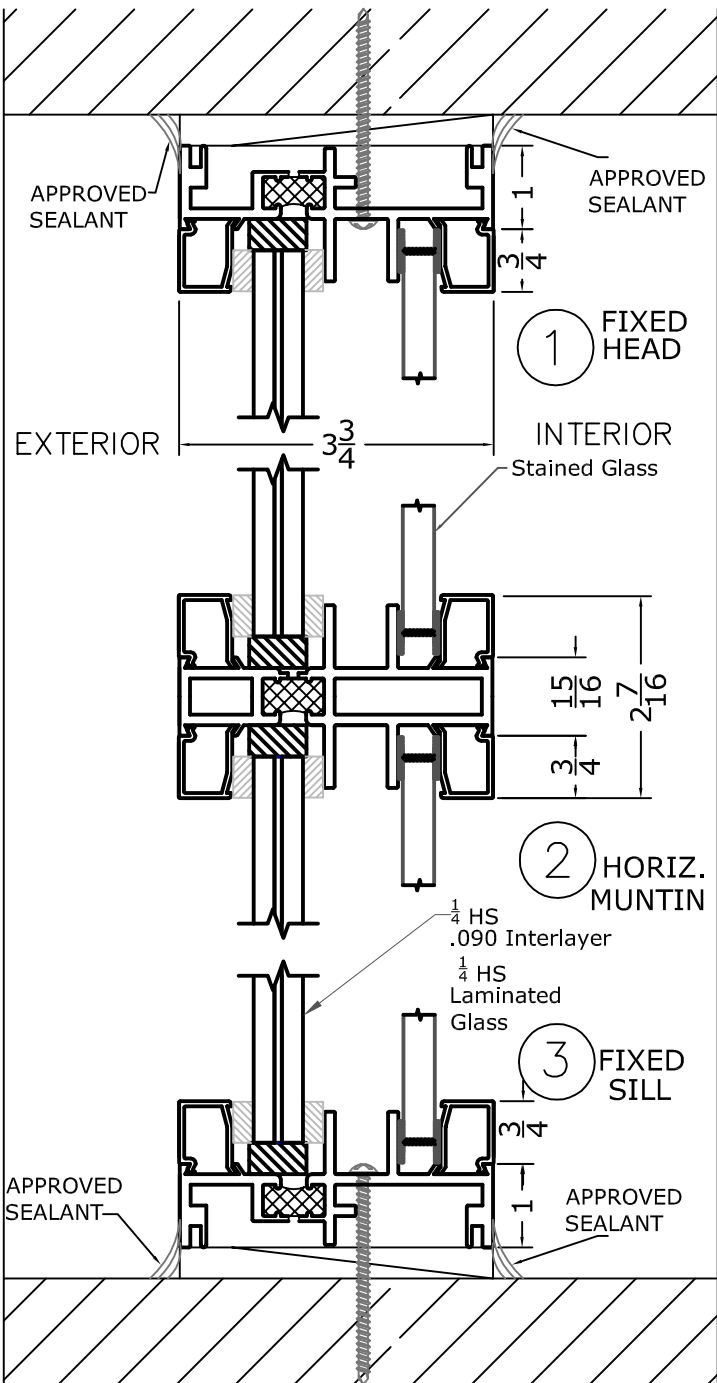

Bovard Studio Inc.

2281 Hwy. 34 E.; Fairfield, IA 52556

Phone: (641) 472-2824; Fax: (641) 472-0974

3750 SERIES

FOR HURRICANE PROTECTION

TYPICAL ELEVATION

Engineered to hold stained glass and Protective Covering Vented within the frame to prevent heat buildup and condensation between the stained glass window and the insulated glass. Available in standard dark bronze, white and natural aluminum mill finishes, or custom colors for an additional cost.