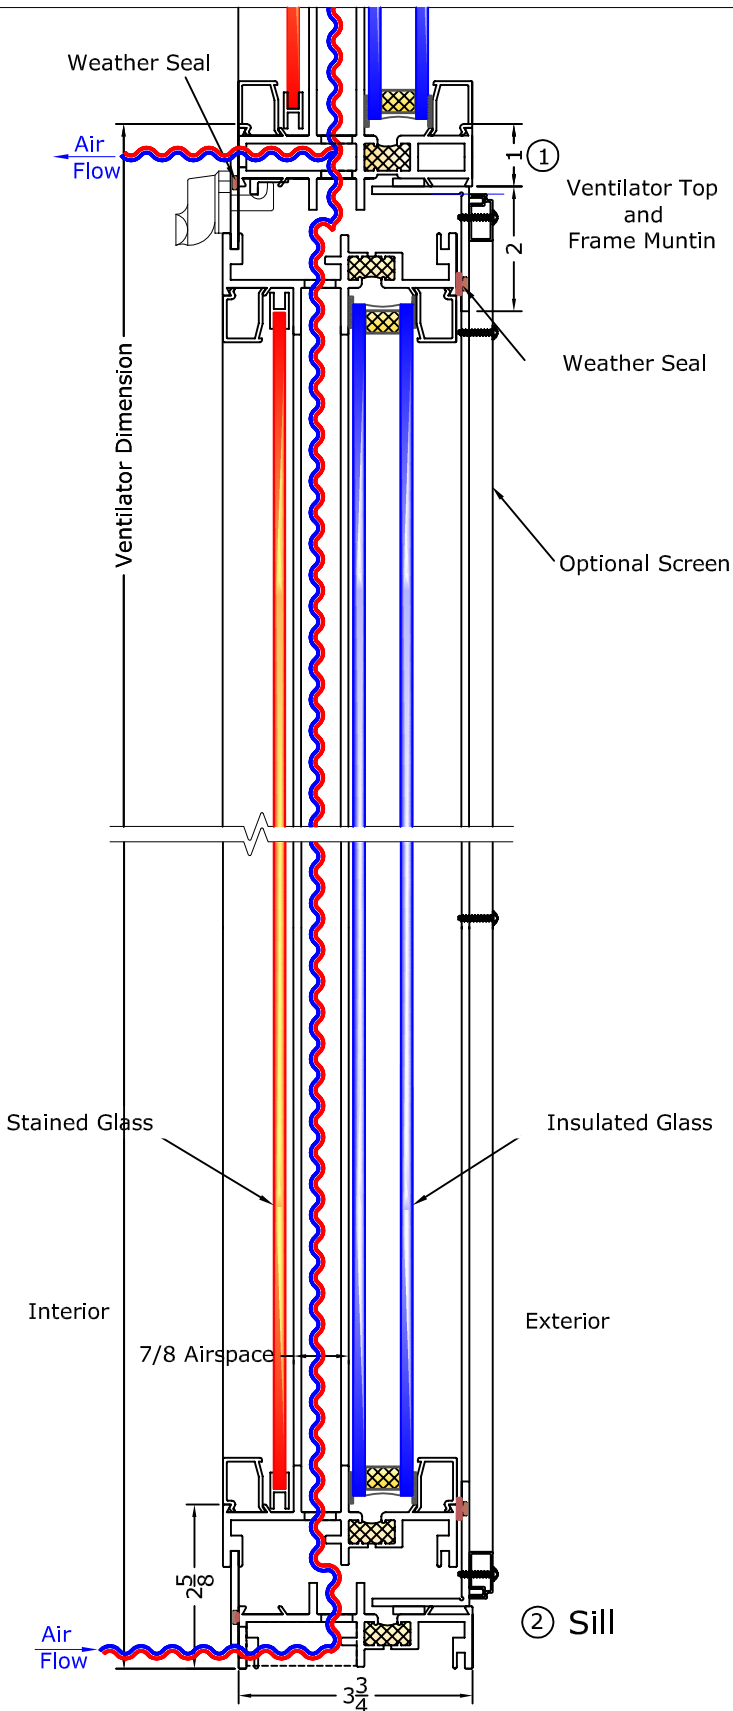

Bovard Studio Inc.
 2281 Hwy. 34 E.; Fairfield, IA 52556
 Phone: (641) 472-2824; Fax: (641) 472-0974

3750 Ventilator

Bovard Studio's Precision Flow® (Patent Pending) Ventilation System

TYPICAL ELEVATION

The ventilator is engineered to hold stained glass and insulated glass. Vented within the frame to prevent heat buildup and condensation between the stained glass window and the insulated glass. Available in standard dark bronze, white and natural aluminum mill finishes, or custom colors for an additional cost.