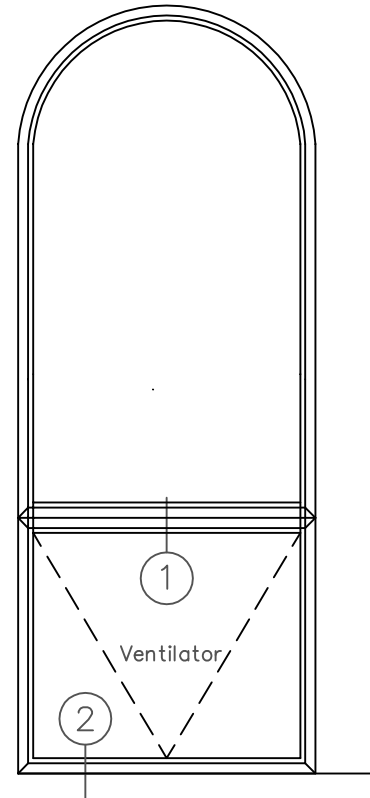

Bovard Studio Inc.
 2281 Hwy. 34 E.; Fairfield, IA 52556
 Phone: (641) 472-2824; Fax: (641) 472-0974

3750 Ventilator

Bovard Studio's Precision Flow® (Patent Pending) Ventilation System

TYPICAL ELEVATION

The ventilator is engineered to hold stained glass and insulated glass. Vented within the frame to prevent heat buildup and condensation between the stained glass window and the insulated glass. Available in standard dark bronze, white and natural aluminum mill finishes, or custom colors for an additional cost.