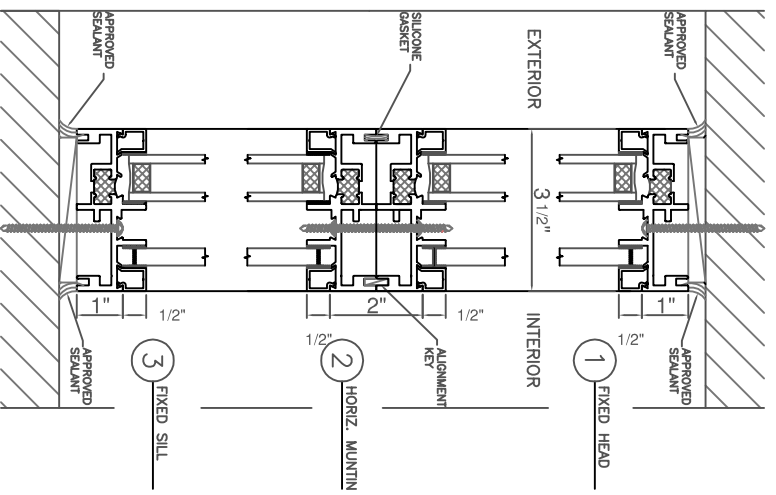

Bovard Studio Inc.  
 2281 Hwy. 34 E.; Fairfield, IA 52556  
 Phone: (641) 472-2824; Fax: (641) 472-0974

3500 SERIES  
 ALUMINUM THERMAL BREAK WINDOW FRAMES

Engineered to hold stained glass and insulated glass. Vented within the frame to prevent heat buildup and condensation between the stained glass window and the insulated glass. Available in standard dark bronze, white and natural aluminum mill finishes, or custom colors for an additional cost.