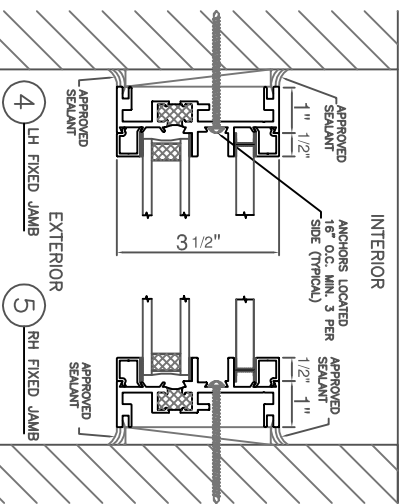

Bovard Studio Inc.  
 2281 Hwy. 34 E.; Fairfield, IA 52556  
 Phone: (641) 472-2824; Fax: (641) 472-0974

3500 SERIES  
 ALUMINUM THERMAL BREAK WINDOW FRAMES

Engineered to hold stained glass and insulated glass. Vented within the frame to prevent heat buildup and condensation between the stained glass window and the insulated glass. Available in standard dark bronze, white and natural aluminum mill finishes, or custom colors for an additional cost.