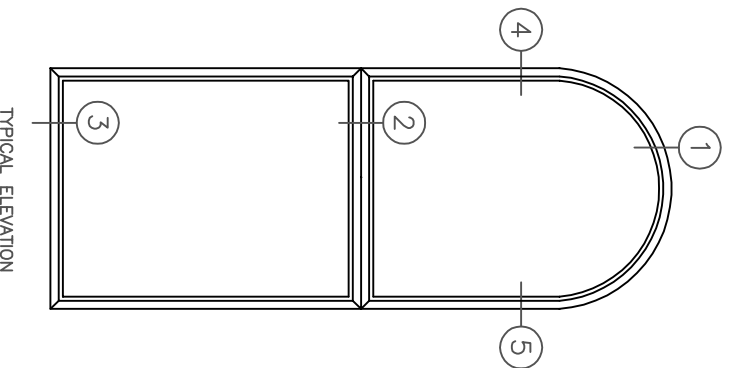

Bovard Studio Inc.  
 2281 Hwy. 34 E.; Fairfield, IA 52556  
 Phone: (641) 472-2824; Fax: (641) 472-0974

3500 SERIES  
 ALUMINUM THERMAL BREAK WINDOW FRAMES

Engineered to hold stained glass and insulated glass. Vented within the frame to prevent heat buildup and condensation between the stained glass window and the insulated glass. Available in standard dark bronze, white and natural aluminum mill finishes, or custom colors for an additional cost.