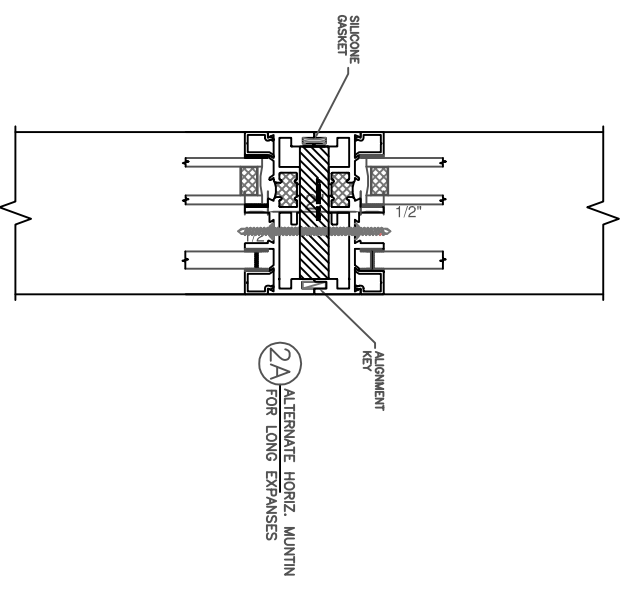

Bovard Studio Inc.  
 2281 Hwy. 34 E.; Fairfield, IA 52556  
 Phone: (641) 472-2824; Fax: (641) 472-0974

3500 SERIES  
 ALUMINUM THERMAL BREAK WINDOW FRAMES

Engineered to hold stained glass and insulated glass. Vented within the frame to prevent heat buildup and condensation between the stained glass window and the insulated glass. Available in standard dark bronze, white and natural aluminum mill finishes, or custom colors for an additional cost.