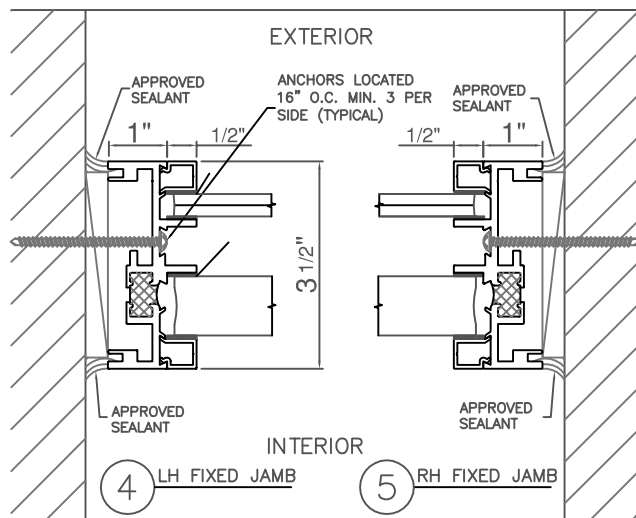

Bovard Studio Inc.

2281 Hwy. 34 E.; Fairfield, IA 52556
Phone: (641) 472-2824; Fax: (641) 472-0974

3500 SERIES

ALUMINUM THERMAL BREAK WINDOW FRAMES FOR FACETED GLASS AND PROTECTIVE COVERING

TYPICAL ELEVATION

Engineered to hold faceted glass and protective covering. Vented within the frame to prevent heat buildup and condensation between the faceted glass window and the protective covering. Available in standard dark bronze, white and natural aluminum mill finishes, or custom colors for an additional cost.