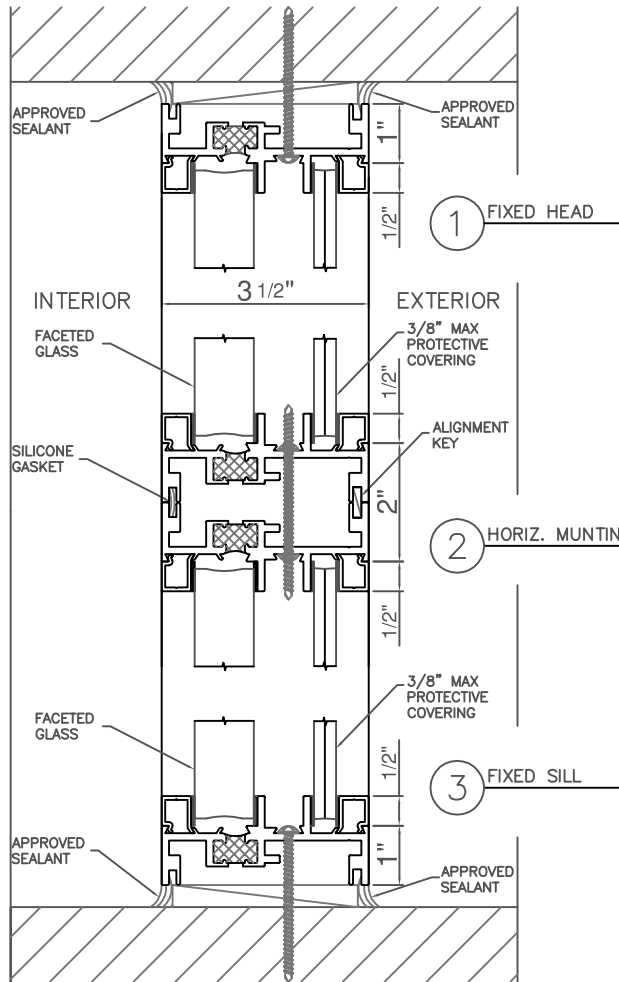

Bovard Studio Inc.

2281 Hwy. 34 E.; Fairfield, IA 52556
Phone: (641) 472-2824; Fax: (641) 472-0974

3500 SERIES

ALUMINUM THERMAL BREAK WINDOW FRAMES FOR FACETED GLASS AND PROTECTIVE COVERING

TYPICAL ELEVATION

Engineered to hold faceted glass and protective covering. Vented within the frame to prevent heat buildup and condensation between the faceted glass window and the protective covering. Available in standard dark bronze, white and natural aluminum mill finishes, or custom colors for an additional cost.