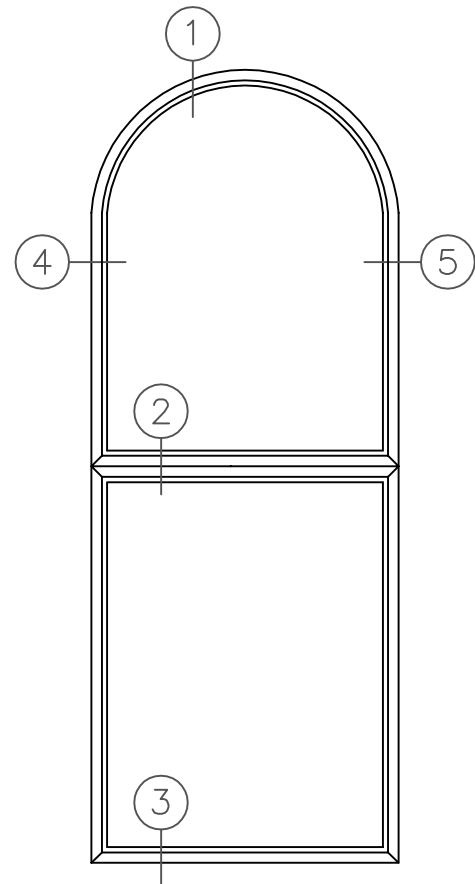

Bovard Studio Inc.

2281 Hwy. 34 E.; Fairfield, IA 52556
Phone: (641) 472-2824; Fax: (641) 472-0974

3500 SERIES

ALUMINUM THERMAL BREAK WINDOW FRAMES FOR FACETED GLASS AND PROTECTIVE COVERING

TYPICAL ELEVATION

Engineered to hold faceted glass and protective covering. Vented within the frame to prevent heat buildup and condensation between the faceted glass window and the protective covering. Available in standard dark bronze, white and natural aluminum mill finishes, or custom colors for an additional cost.